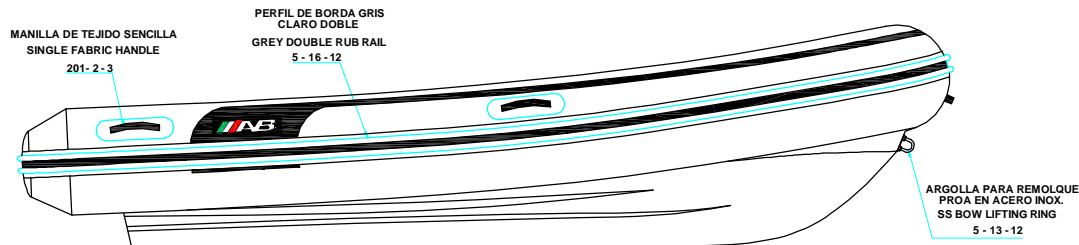

PLANT VIEW
VISTA SUPERIOR

AFT VIEW
VISTA TRASERA

LONGITUDINAL PROFILE
VISTA LATERAL

FORE VIEW
VISTA FRONTAL

NOTA: FAVOR INDICAR COLOR DEL BOTE AL ORDENAR / **NOTE:** MUST INDICATE BOAT COLOR WHEN ORDERING