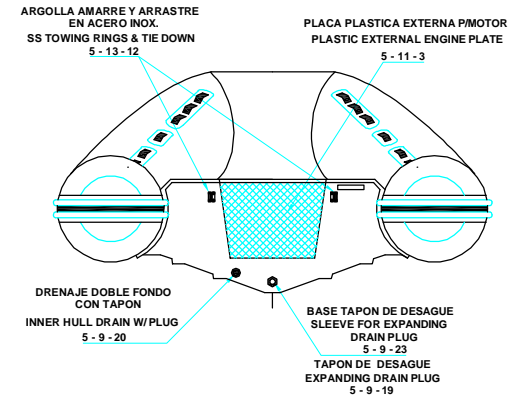

PLANT VIEW
VISTA SUPERIOR

AFT VIEW
VISTA TRASERA

LONGITUDINAL PROFILE
VISTA LATERAL

FORE VIEW
VISTA FRONTAL

NOTA: FAVOR INDICAR COLOR DEL BOTE AL ORDENAR / **NOTE:** MUST INDICATE BOAT COLOR WHEN ORDERING