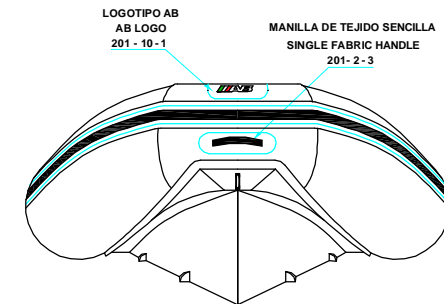

PLANT VIEW
VISTA SUPERIOR

AFT VIEW
VISTA TRASERA

LONGITUDINAL PROFILE
VISTA LATERAL

FORE VIEW
VISTA FRONTAL

NOTA: FAVOR INDICAR COLOR DEL BOTE AL ORDENAR / **NOTE:** MUST INDICATE BOAT COLOR WHEN ORDERING